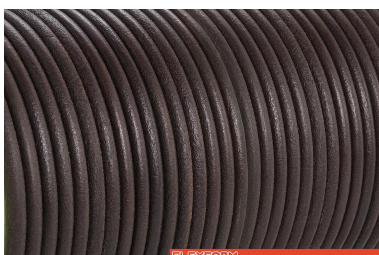

FLEXFORM

CORD | TOBACCO 5015

COWHIDE CORD

The color shown in the image is purely indicative and could differ from the original; please refer to the sample.

FLEXFORM Spa

Via Einaudi 23/25 20821 Meda (MB) Italy | Tel. +39 0362 3991 | info@flexform.it | www.flexform.it

CORD | TOBACCO 5015

CORD | RUSSIAN RED 5008

CORD | OLIVE 5006

CORD | BLACK 5005

CORD | DARK BROWN 5004

CORD | GREY 5003

CORD | NATURAL 5002

COWHIDE CORD