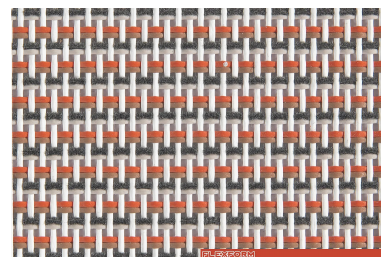

**CARAMEL 9520**

**BATYLINE MESH**

*The color shown in the image is purely indicative and could differ from the original; please refer to the sample.*

**FLEXFORM** Spa

Via Einaudi 23/25 20821 Meda (MB) Italy | Tel. +39 0362 3991 | [info@flexform.it](mailto:info@flexform.it) | [www.flexform.it](http://www.flexform.it)

CARAMEL 9520

CLOUD 9530

SIENA 9540

IVY 9550

JUNGLE 9560

CLAY 9570

CHALK 9607

WALNUT 9615