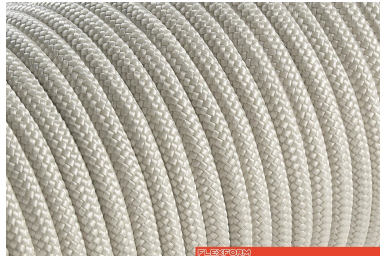

FLEXFORM

ANTHRACITE 8005

WHITE 8007

BORDEAUX 8002

BROWN 8004

SAND 8001

GREEN 8006

POLYPROPYLENE CORD - EDDY & VULCANO

The color shown in the image is purely indicative and could differ from the original; please refer to the sample.

INTERDESIGN

G28-G30, Design Centre Chelsea Harbour,, SW10 0XE, London, flexform@interdesignuk.com - www.flexformlondon.com