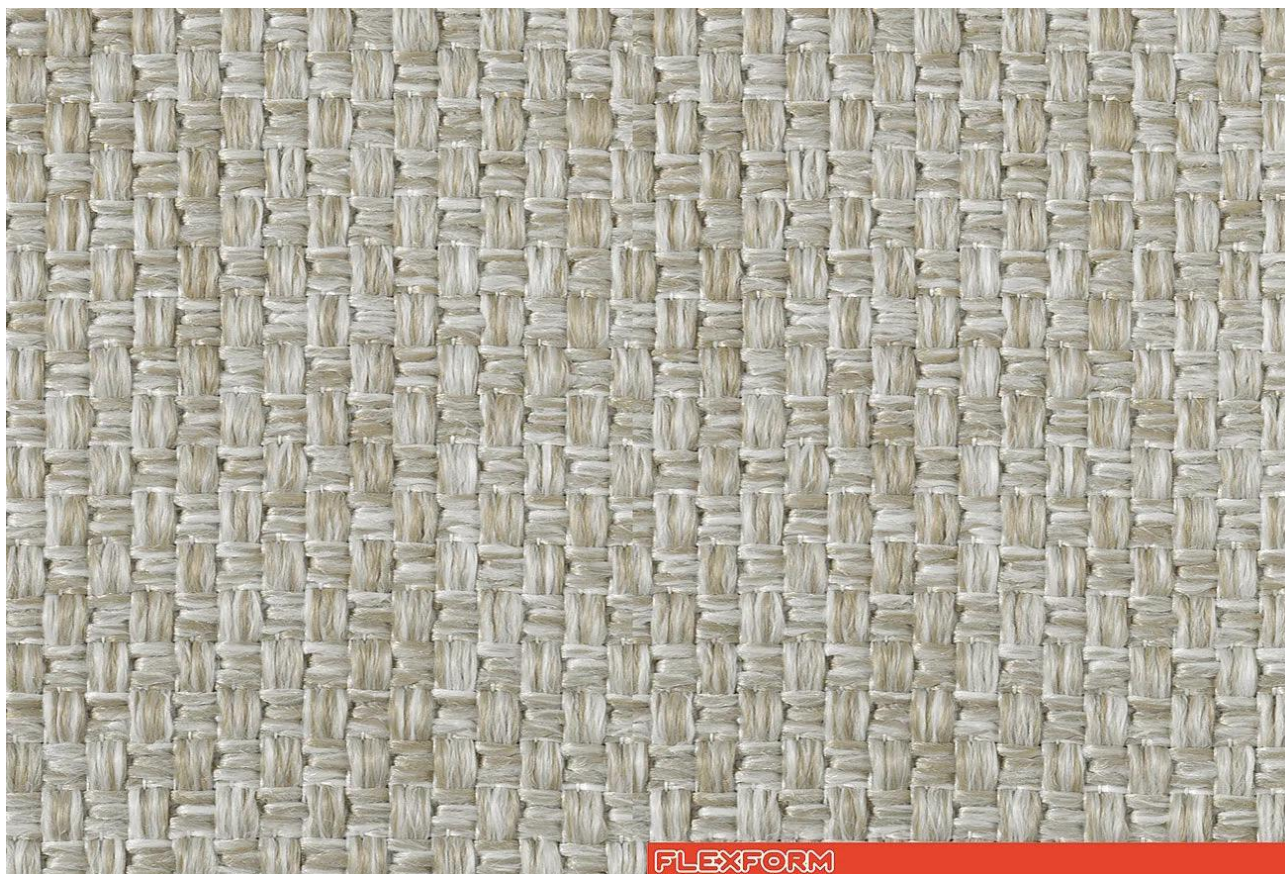

CACTUS A72

POLYPROPYLENE

OUTDOOR CANVAS

ECO FRIENDLY OUTDOOR

FIRE PROOF OUTDOOR

PATTERN

Available in a number of colors. The characteristics of the fabric may vary according to the shade.

- Category: **C**
- Composition: **95% PP. - 5% PL. OUTDOOR**
- Height: **140 cm**
- Color fastness: **6/7**
- Resistance: **30.000 ROTATION INDICATOR**