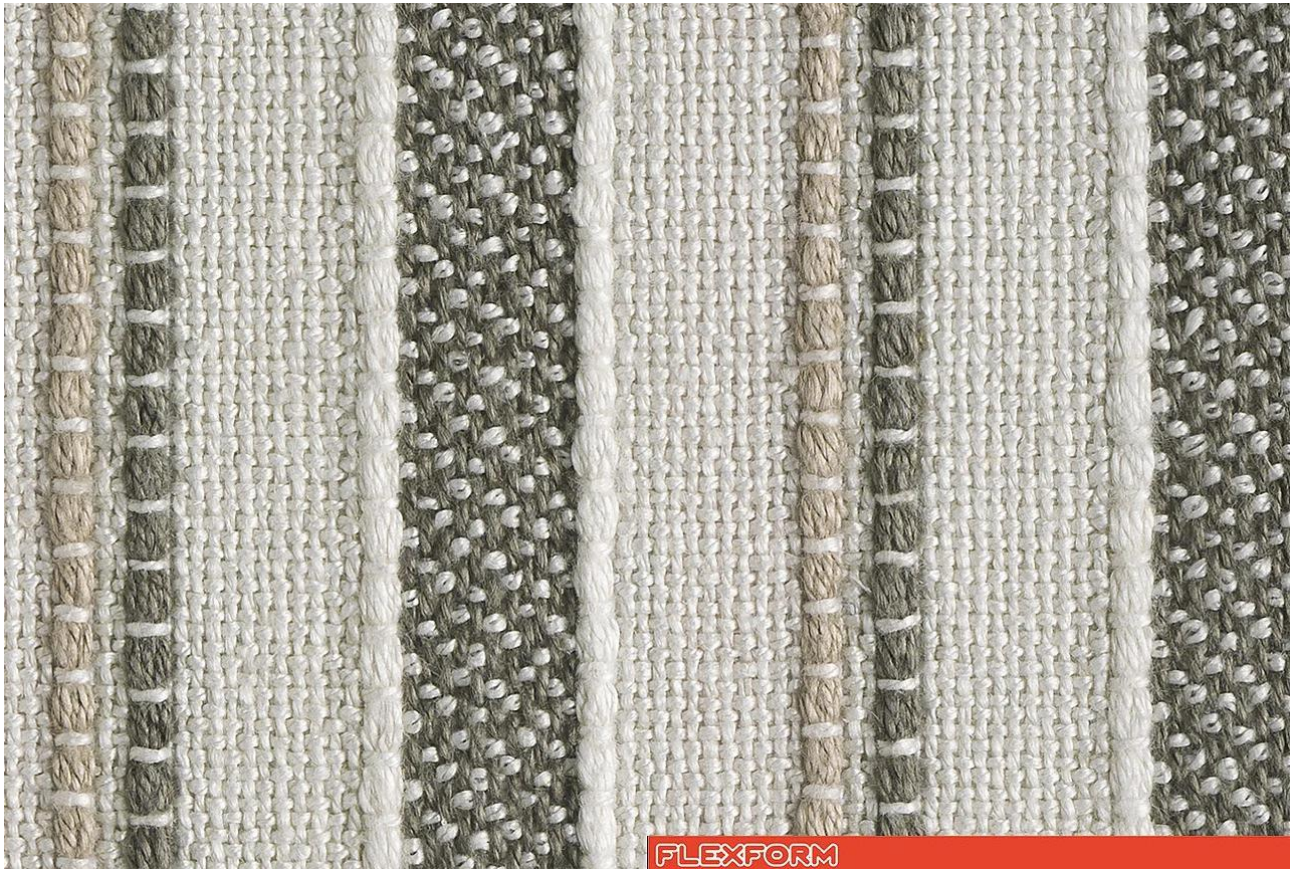

DAYLA A150

HEMP

PATTERN

OUTDOOR CANVAS

ECO FRIENDLY OUTDOOR

FIRE PROOF OUTDOOR

Available in a number of colors. The characteristics of the fabric may vary according to the shade.

- Category: **D**
- Composition: **75% CA. - 25% PL. OUTDOOR BIODEGRADABLE**
- Height: **140 cm**
- Color fastness: **7**
- Resistance: **30.000 ROTATION INDICATOR**