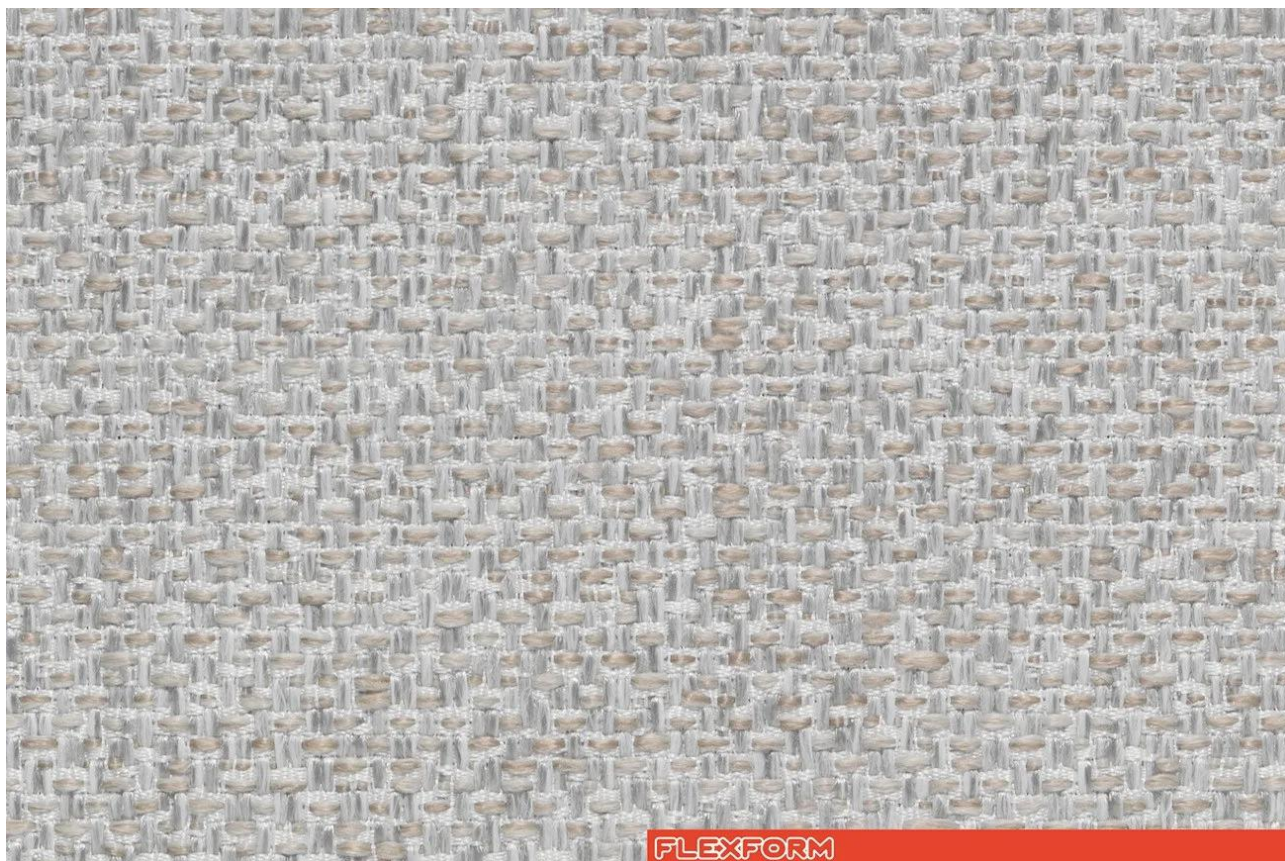

BEGONIA A61

POLYPROPYLENE

OUTDOOR CANVAS

ECO FRIENDLY OUTDOOR

FIRE PROOF OUTDOOR

Available in a number of colors. The characteristics of the fabric may vary according to the shade.

- Category: **B**
- Composition: **63% PP. - 37% PL. OUTDOOR**
- Height: **140 cm**
- Color fastness: **6/7**
- Resistance: **25.000 ROTATION INDICATOR**