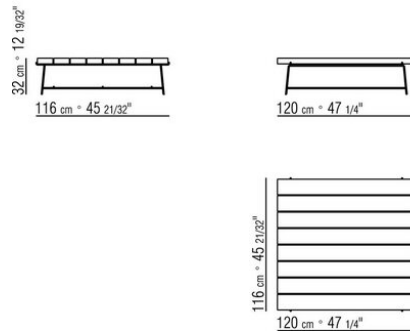

**Top** in solid iroko wood in natural finish, stained grey, stained brown, lacquered

white or in the following types of stone: porphyry, cardoso, lava, beola argentata. The measure 300x105 is not available with stone top

**Feet** rest on tips made of thermoplastic material

**Cover** in waterproof material; cover is upon request, with upcharge

COD. 0282H0

COD. 0282H2

COD. 0282H5

COD. 0282K2

COD. 0282K5