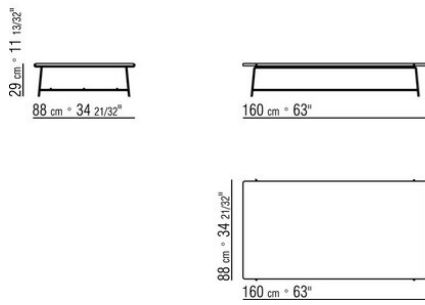

**Top** in solid iroko wood in natural finish, stained grey, stained brown, lacquered

white or in the following types of stone: porphyry, cardoso, lava, beola argentata. The measure 300x105 is not available with stone top

**Feet** rest on tips made of thermoplastic material

**Cover** in waterproof material; cover is upon request, with upcharge

COD. 0282H0

COD. 0282H2

COD. 0282H5

COD. 0282K2

COD. 0282K5