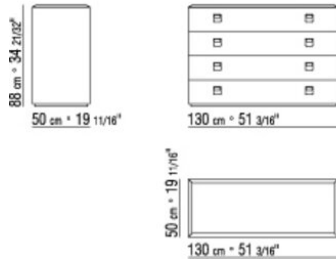

Handles in metal with satin, chrome, black chrome, burnished, glossy anthracite

COD. 01L660

COD. 01L661