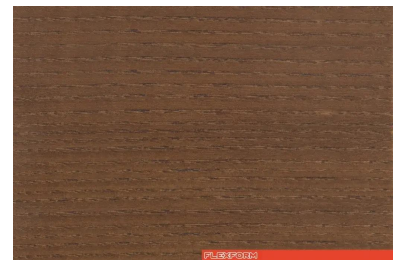

# FLEXFORM

ASHWOOD STAINED EBONY

NATURAL ASHWOOD

ASHWOOD STAINED WENGE'

ASHWOOD STAINED BROWN

ASHWOOD STAINED TEAK

ASHWOOD STAINED WALNUT

CANALETTO WALNUT NATURAL

CANALETTO WALNUT WITH  
RAW-WOOD EFFECT

CANALETTO WALNUT EXTRA

OAK WITH RAW-WOOD EFFECT

GLOSSY FEATHER  
MAHOGANY

NATURAL EBONY AMARA

## WOODS - PIUMA

The color shown in the image is purely indicative and could differ from the original; please refer to the sample.