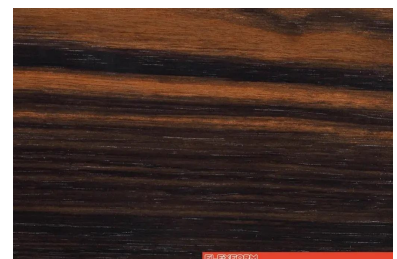

# FLEXFORM

ASHWOOD STAINED EBONY

NATURAL ASHWOOD

ASHWOOD STAINED WENGE'

ASHWOOD STAINED BROWN

ASHWOOD STAINED TEAK

ASHWOOD STAINED WALNUT

CANALETTO WALNUT NATURAL

CANALETTO WALNUT WITH  
RAW-WOOD EFFECT

CANALETTO WALNUT EXTRA

OAK WITH RAW-WOOD EFFECT

GLOSSY FEATHER  
MAHOGANY

NATURAL EBONY AMARA

## WOODS - PIUMA

The color shown in the image is purely indicative and could differ from the original; please refer to the sample.