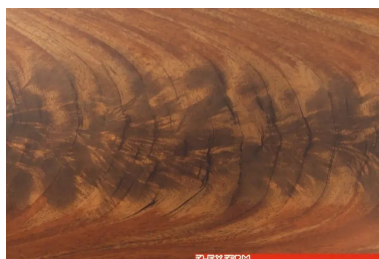

# FLEXFORM

ASHWOOD STAINED EBONY

NATURAL ASHWOOD

ASHWOOD STAINED WENGE'

ASHWOOD STAINED BROWN

ASHWOOD STAINED TEAK

ASHWOOD STAINED WALNUT

CANALETTO WALNUT NATURAL

CANALETTO WALNUT WITH  
RAW-WOOD EFFECT

CANALETTO WALNUT EXTRA

OAK WITH RAW-WOOD EFFECT

GLOSSY FEATHER  
MAHOGANY

NATURAL EBONY AMARA

## WOODS - PIUMA

The color shown in the image is purely indicative and could differ from the original; please refer to the sample.