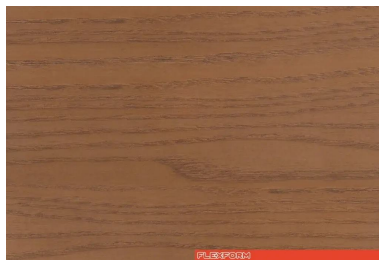

# FLEXFORM

ASHWOOD STAINED EBONY

NATURAL ASHWOOD

ASHWOOD STAINED WENGE'

ASHWOOD STAINED BROWN

ASHWOOD STAINED TEAK

ASHWOOD STAINED WALNUT

CANALETTO WALNUT NATURAL

CANALETTO WALNUT WITH  
RAW-WOOD EFFECT

CANALETTO WALNUT EXTRA

OAK WITH RAW-WOOD EFFECT

GLOSSY FEATHER  
MAHOGANY

NATURAL EBONY AMARA

## WOODS - PIUMA

The color shown in the image is purely indicative and could differ from the original; please refer to the sample.