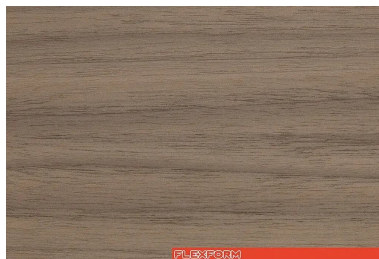

# FLEXFORM

ASHWOOD STAINED EBONY

NATURAL ASHWOOD

ASHWOOD STAINED WENGE'

ASHWOOD STAINED BROWN

ASHWOOD STAINED TEAK

ASHWOOD STAINED WALNUT

CANALETTO WALNUT NATURAL

CANALETTO WALNUT WITH  
RAW-WOOD EFFECT

CANALETTO WALNUT EXTRA

OAK WITH RAW-WOOD EFFECT

GLOSSY FEATHER  
MAHOGANY

NATURAL EBONY AMARA

## WOODS - PIUMA

The color shown in the image is purely indicative and could differ from the original; please refer to the sample.