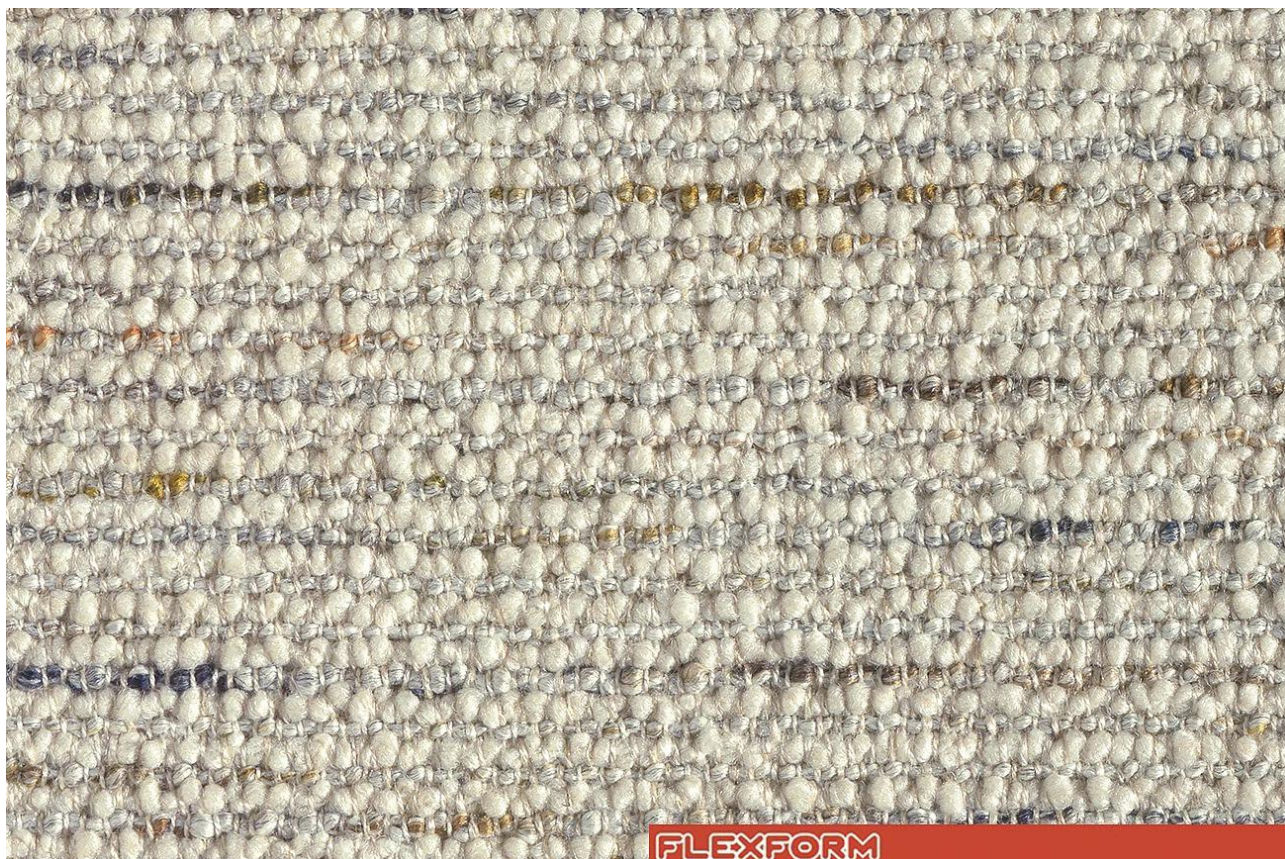

EVERYDAY 880

FIRE PROOF

BLEND

BOUCLÉ

Available in a number of colors. The characteristics of the fabric may vary according to the shade.

- Category: **Extra**
- Composition: **37% PC - 29% PL - 13% VI - 6% CO - 8% WO - 7% LI**
- Height: **140 cm**
- Color fastness: **4/5**
- Resistance: **30.000 ROTATION INDICATOR**

The color shown in the image is purely indicative and could differ from the original; please refer to the sample.

FLEXFORM Spa

Via Einaudi 23/25 20821 Meda (MB) Italy | Tel. +39 0362 3991 | info@flexform.it | www.flexform.it