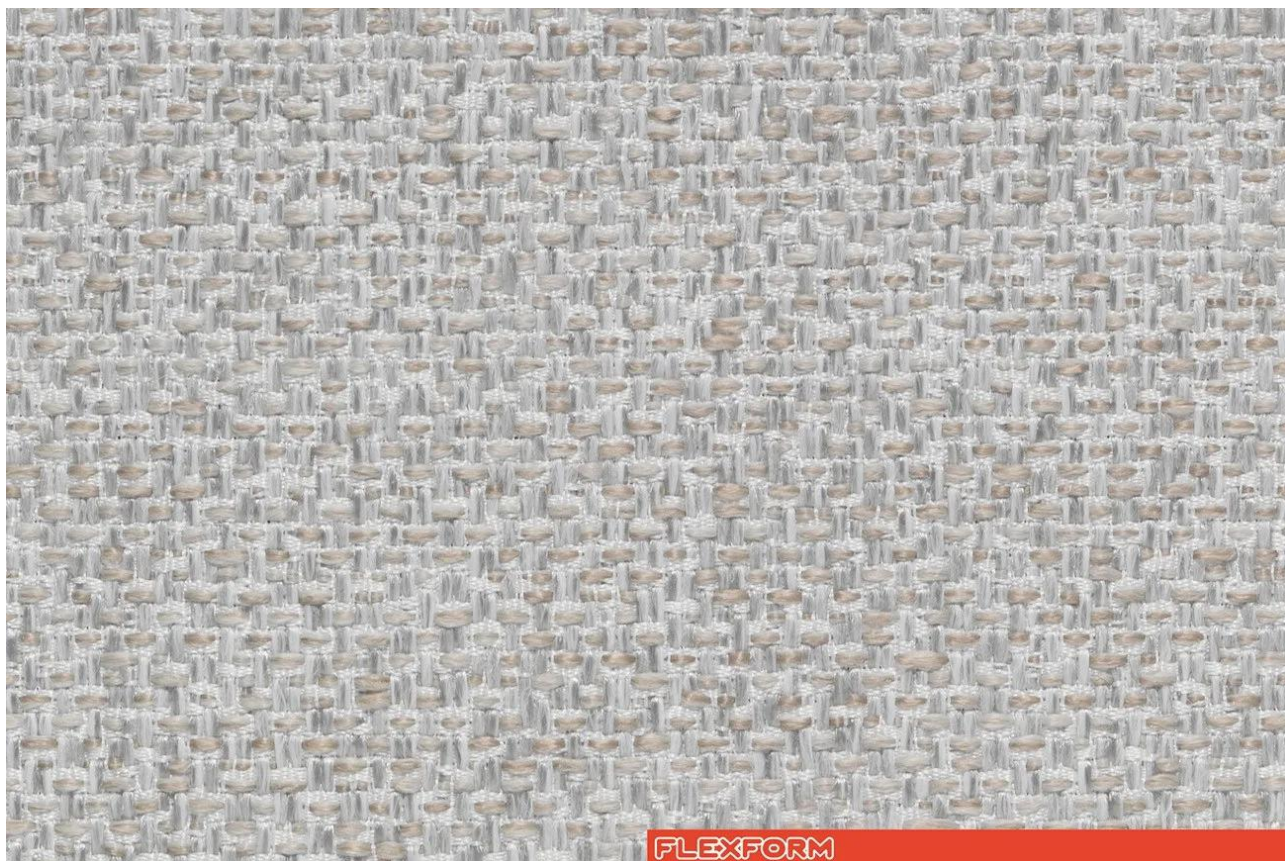

BEGONIA A61

POLYPROPYLENE

OUTDOOR CANVAS

ECO FRIENDLY OUTDOOR

FIRE PROOF OUTDOOR

Available in a number of colors. The characteristics of the fabric may vary according to the shade.

- Category: **B**
- Composition: **63% PP. - 37% PL. OUTDOOR**
- Height: **140 cm**
- Color fastness: **6/7**
- Resistance: **25.000 ROTATION INDICATOR**

The color shown in the image is purely indicative and could differ from the original; please refer to the sample.

FLEXFORM Spa

Via Einaudi 23/25 20821 Meda (MB) Italy | Tel. +39 0362 3991 | info@flexform.it | www.flexform.it