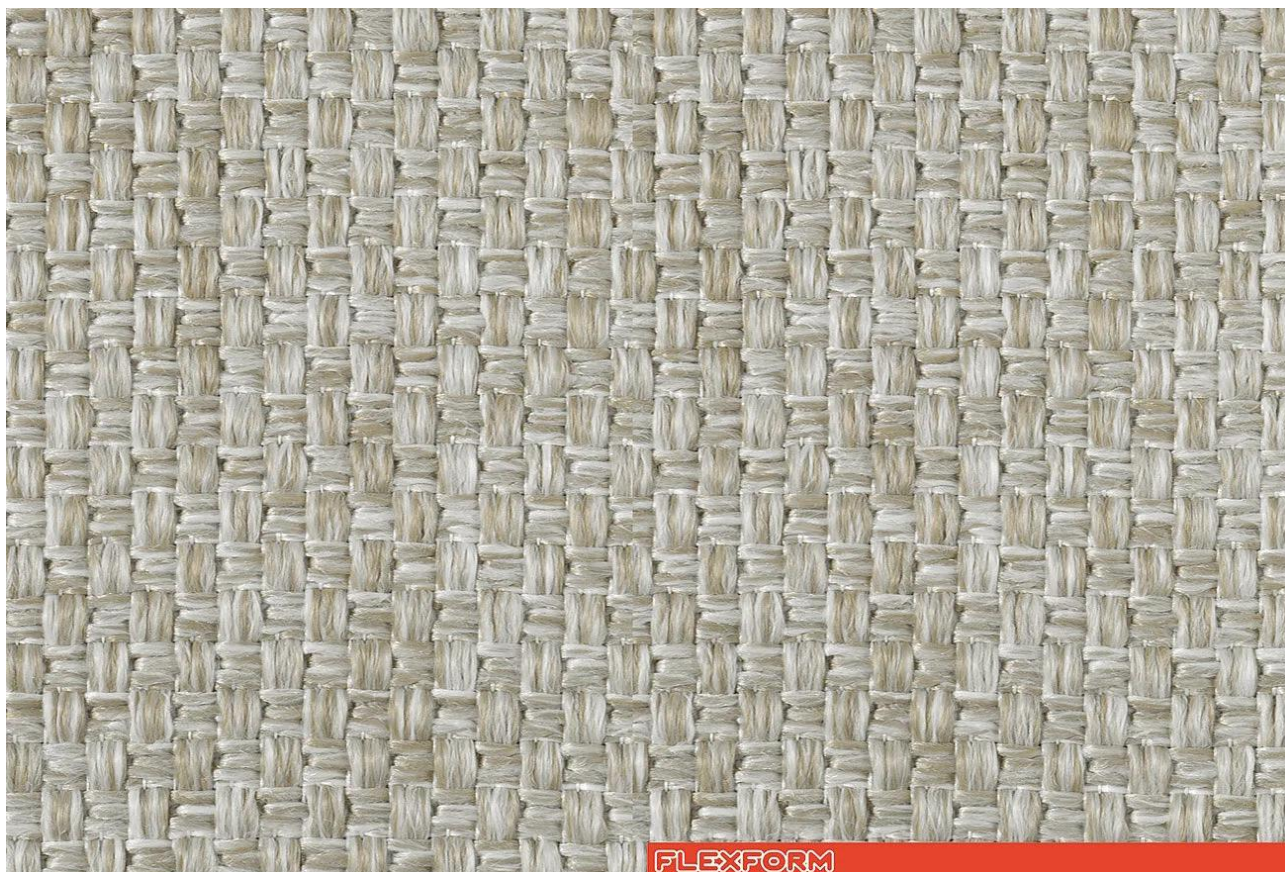

CACTUS A72

POLYPROPYLENE

OUTDOOR CANVAS

ECO FRIENDLY OUTDOOR

FIRE PROOF OUTDOOR

PATTERN

Available in a number of colors. The characteristics of the fabric may vary according to the shade.

- Category: **C**
- Composition: **95% PP. - 5% PL. OUTDOOR**
- Height: **140 cm**
- Color fastness: **6/7**
- Resistance: **30.000 ROTATION INDICATOR**