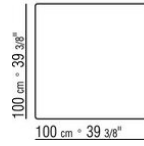

COD. 0238K1