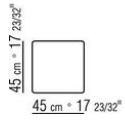

COD. 0238K4

COD. 0238K0