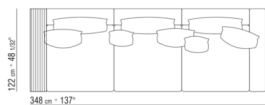

011MXA

- N.1 COD.011M79 - ARMREST L /HIDE LEATHER CM.122 x24
- N.1 COD.011M72 - ARMREST CM.122 x24
- N.3 COD.011M11 - UNIT CM.100 x122
- N.2 COD.011M99 - CUSHION CM.60 x60
- N.3 COD.011M97 - CUSHION WITH ROLL CM.80 x60
- N.2 COD.011M93 - CUSHION CM.40 x40
- N.1 COD.011M92 - CUSHION CM.60 x55

011MXB