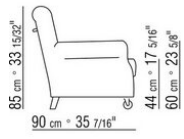

COD. 010912