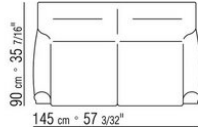

Castors self-locking front castors

Upon request, it is also available with front feet in solid beech

Upholstery is removable in both the fabric and leather versions

COD. 010912

COD. 010913