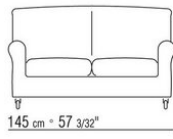

Castors self-locking front castors

Upon request, it is also available with front feet in solid beech

Upholstery is removable in both the fabric and leather versions

COD. 010912

COD. 010913