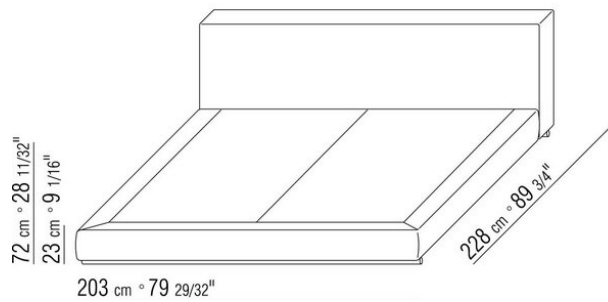

Base with platform fitted with wooden slats, adjustable at different heights: 1° - 4,5cm, 2° - 7,3cm, 3° - 9,5cm, 4° - 12,6cm. If you use your own platform, please verify in advance its position inside the bedframe, according to the drawing

Please note: the platform with wooden slats is delivered divided in 2 pieces. Except for the version with storage base

COD. 011ML1

COD. 011ML2

COD. 011ML3

COD. 011ML5

COD. 011MM1

COD. 011MM2

COD. 011MM3