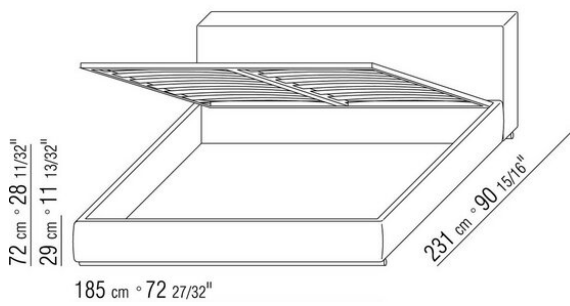

COD. 011MN3