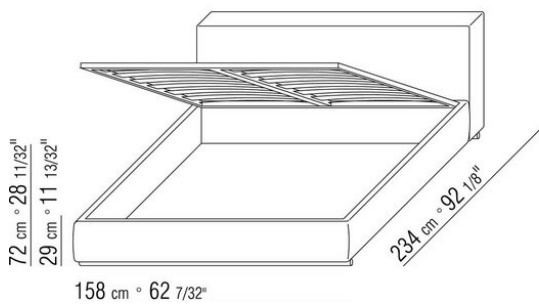

COD. 011MN6