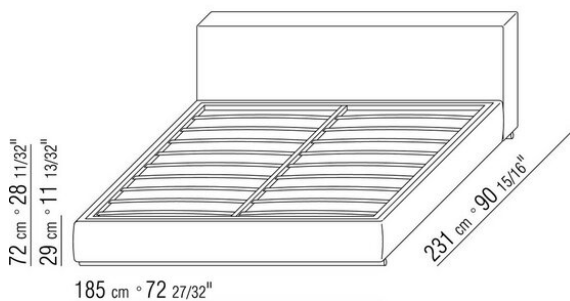

Base with platform fitted with wooden slats, adjustable at different heights: 1° - 4,5cm, 2° - 7,3cm, 3° - 9,5cm, 4° - 12,6cm. If you use your own platform, please verify in advance its position inside the bedframe, according to the drawing

Please note: the platform with wooden slats is delivered divided in 2 pieces. Except for the version with storage base

COD. 011ML1

COD. 011ML2

COD. 011ML3

COD. 011ML5

COD. 011MM1

COD. 011MM2

COD. 011MM3