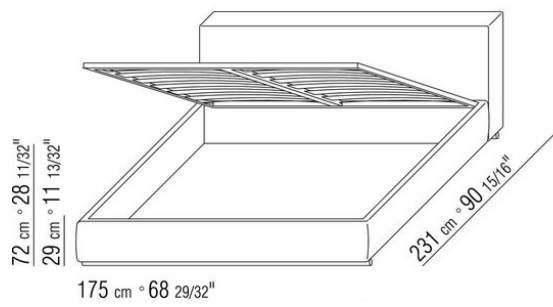

COD. 011MN2