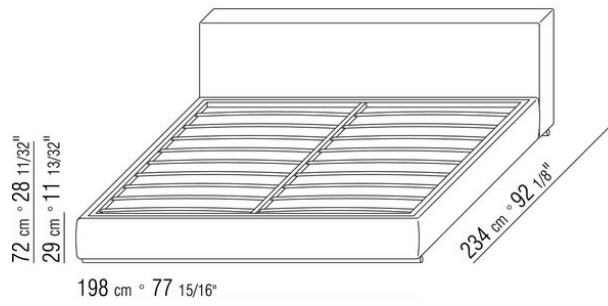

COD. 011MM8