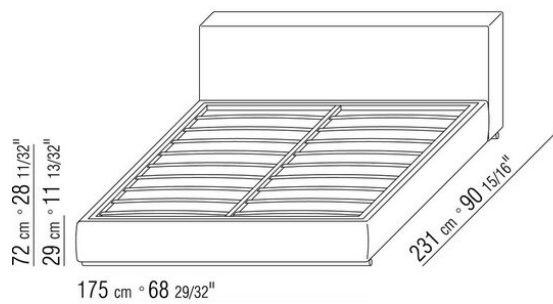

Base with platform fitted with wooden slats, adjustable at different heights: 1° - 4,5cm, 2° - 7,3cm, 3° - 9,5cm, 4° - 12,6cm. If you use your own platform, please verify in advance its position inside the bedframe, according to the drawing

Please note: the platform with wooden slats is delivered divided in 2 pieces. Except for the version with storage base

COD. 011ML1

COD. 011ML2

COD. 011ML3

COD. 011ML5

COD. 011MM1

COD. 011MM2

COD. 011MM3