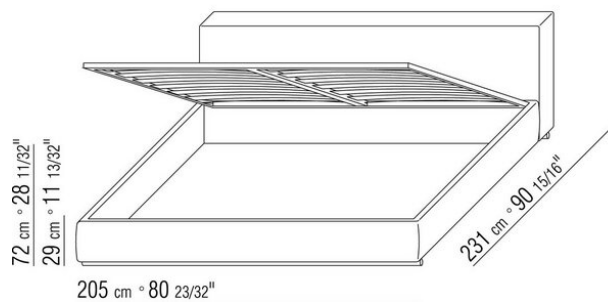

COD. 011MN5