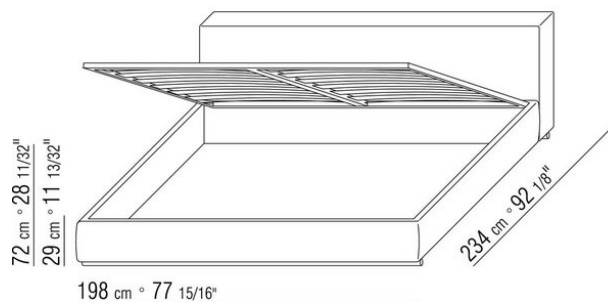

COD. 011MN8