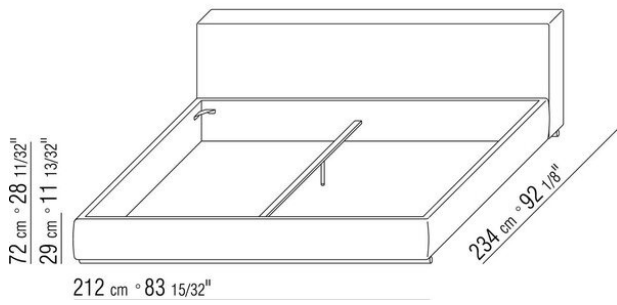

COD. 011MVE