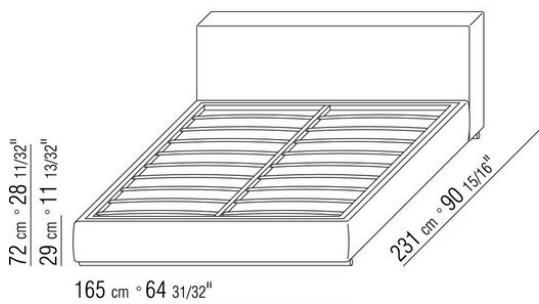

Base with platform fitted with wooden slats, adjustable at different heights: 1° - 4,5cm, 2° - 7,3cm, 3° - 9,5cm, 4° - 12,6cm. If you use your own platform, please verify in advance its position inside the bedframe, according to the drawing

Please note: the platform with wooden slats is delivered divided in 2 pieces. Except for the version with storage base

COD. 011ML1

COD. 011ML2

COD. 011ML3

COD. 011ML5

COD. 011MM1

COD. 011MM2

COD. 011MM3