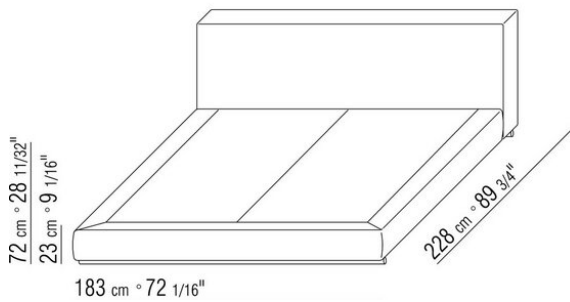

Base with platform fitted with wooden slats, adjustable at different heights: 1° - 4,5cm, 2° - 7,3cm, 3° - 9,5cm, 4° - 12,6cm. If you use your own platform, please verify in advance its position inside the bedframe, according to the drawing

Please note: the platform with wooden slats is delivered divided in 2 pieces. Except for the version with storage base

COD. 011ML1

COD. 011ML2

COD. 011ML3

COD. 011ML5

COD. 011MM1

COD. 011MM2

COD. 011MM3