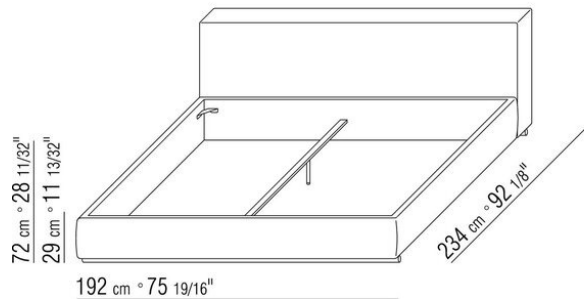

COD. 011M82

COD. 011MVC