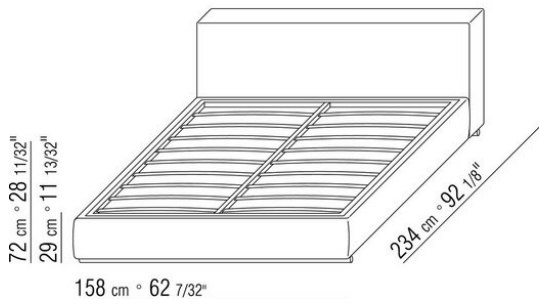

COD. 011MM6