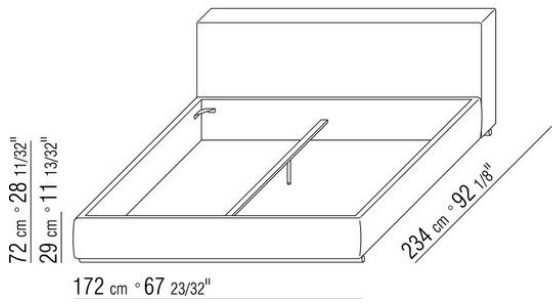

COD. 011MVA