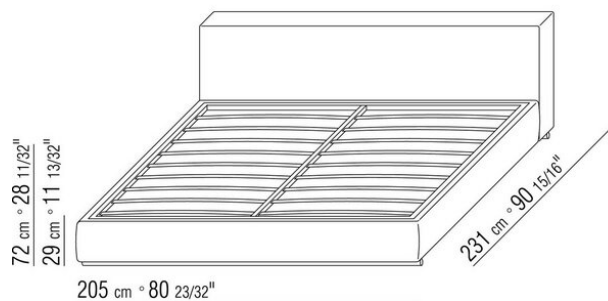

COD. 011MM5