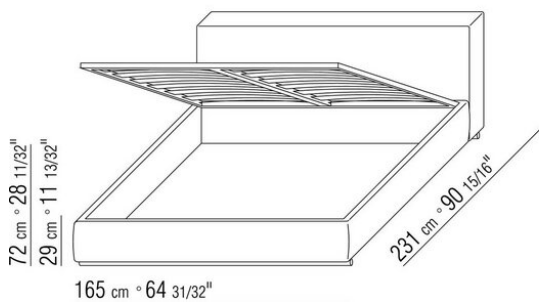

COD. 011MN1