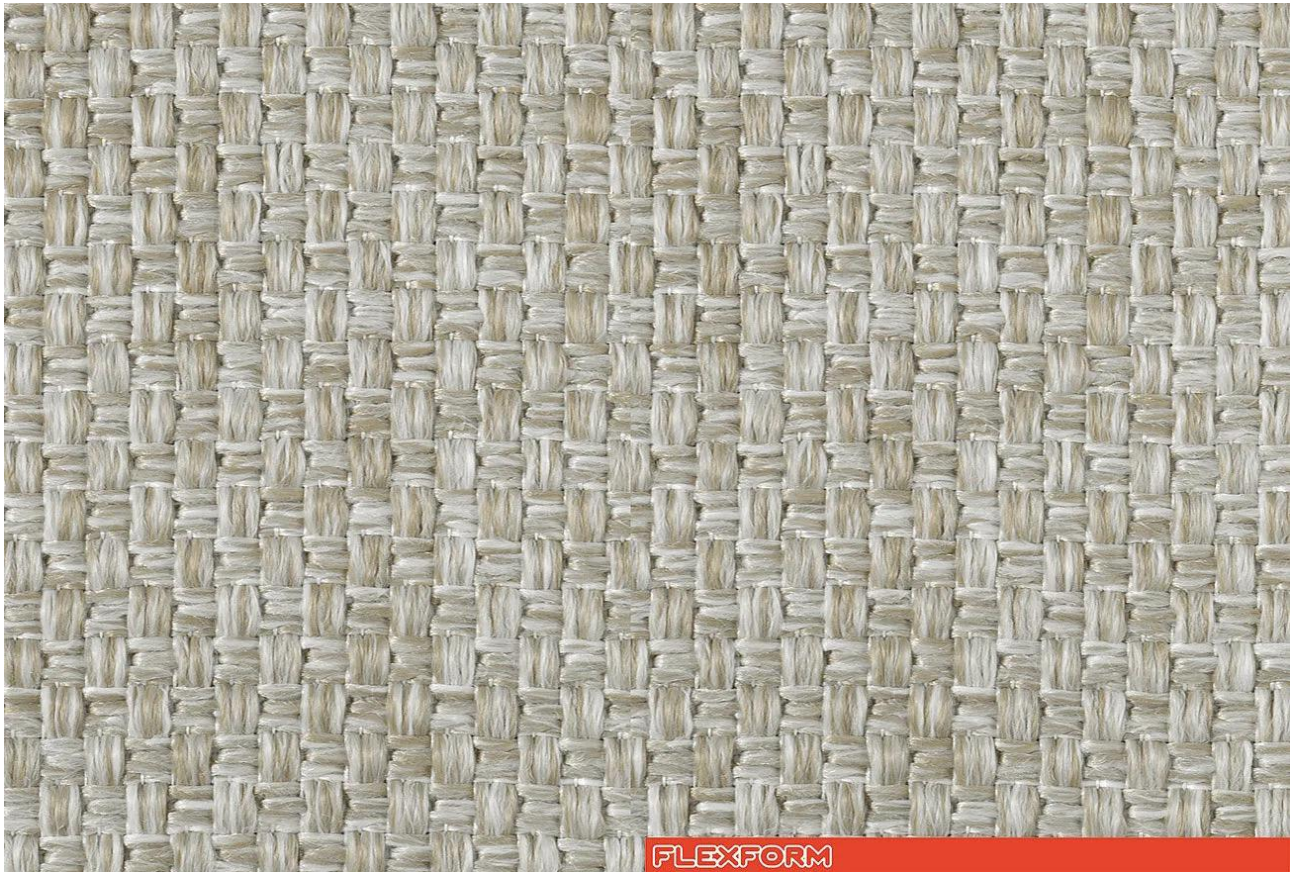

CACTUS A72

POLYPROPYLENE

OUTDOOR CANVAS

ECO FRIENDLY OUTDOOR

FIRE PROOF OUTDOOR

PATTERN

Available in a number of colors. The characteristics of the fabric may vary according to the shade.

- Category: **C**
- Composition: **95% PP. - 5% PL. OUTDOOR**
- Height: **140 cm**
- Color fastness: **6/7**
- Resistance: **30.000 ROTATION INDICATOR**