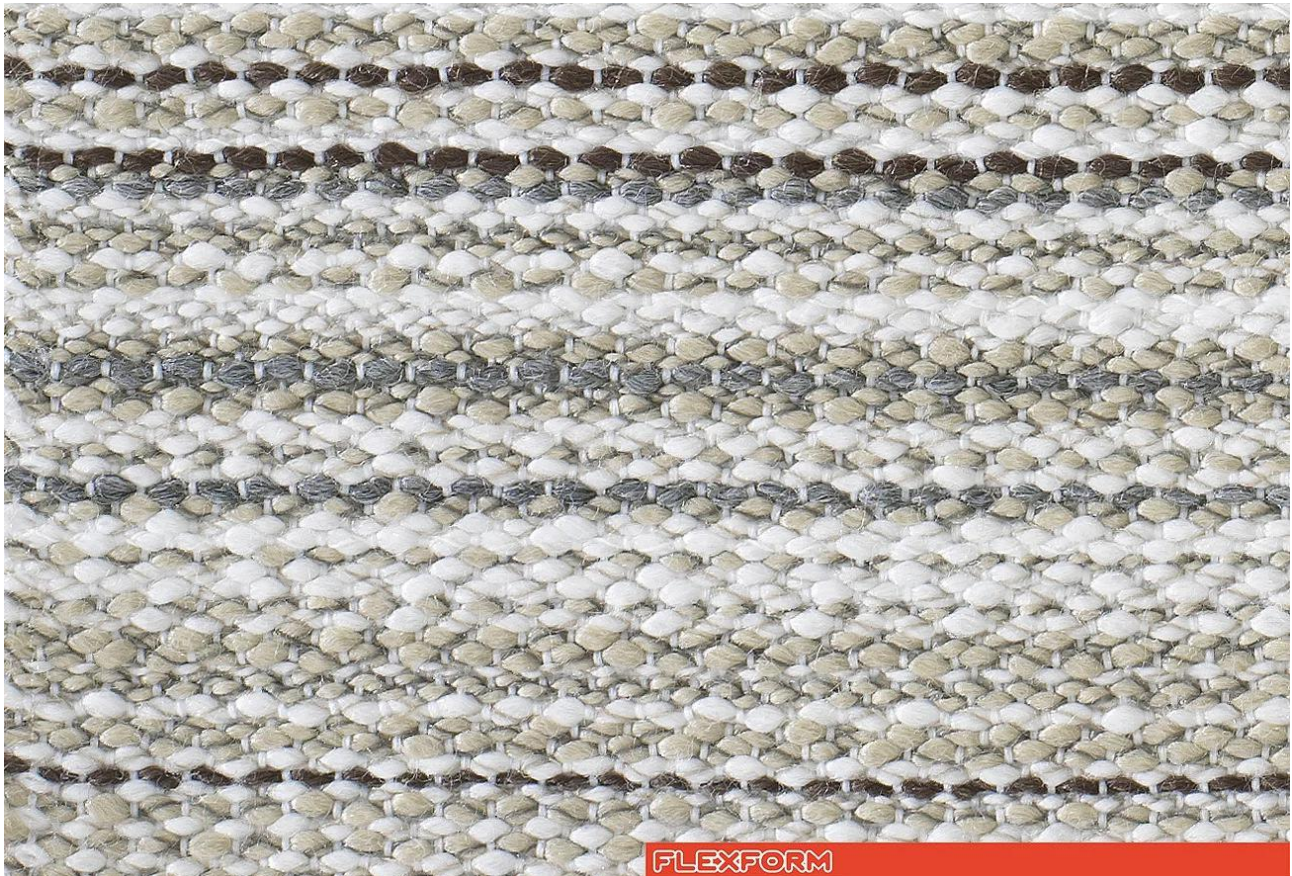

CARISMA A111

**POLYPROPYLENE
FIRE PROOF OUTDOOR
PATTERN**

Available in a number of colors. The characteristics of the fabric may vary according to the shade.

- Category: **C**
- Composition: **94% PP. - 6%PC.**
- Height: **140 cm**
- Color fastness: **7**
- Resistance: **20.000 ROTATION INDICATOR**